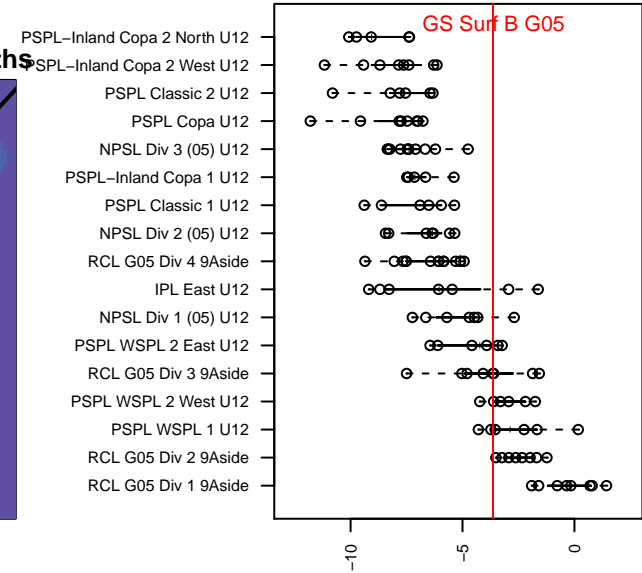

GS Surf B G05

Greater Seattle Surf
 Bothel, WA
 G05 total strength=833
 attack=1.34 defense=0.94
 fall league = RCL G05 Div 3 9Aside
 spr league = Win RCL G05 Div 3

alt names used:
 GREATER SEATTLE SURF G05 (WA)
 GREATER SEATTLE SURF G05B
 GREATER SEATTLE SURF G05B (WA)
 GREATER SEATTLE SURF GS SURF 05B (W,
 GREATER SEATTLE SURFGREATER SEATTL
 GS Surf G05 B
 GS Surf G05 B
 GS Surf G05 B

**attack and defense variance (black dot)
relative to other teams
and top 10 in region**

**attack and defense rating
relative to others at age
and all opponents in last 13 months**

Performance relative to 13 month average