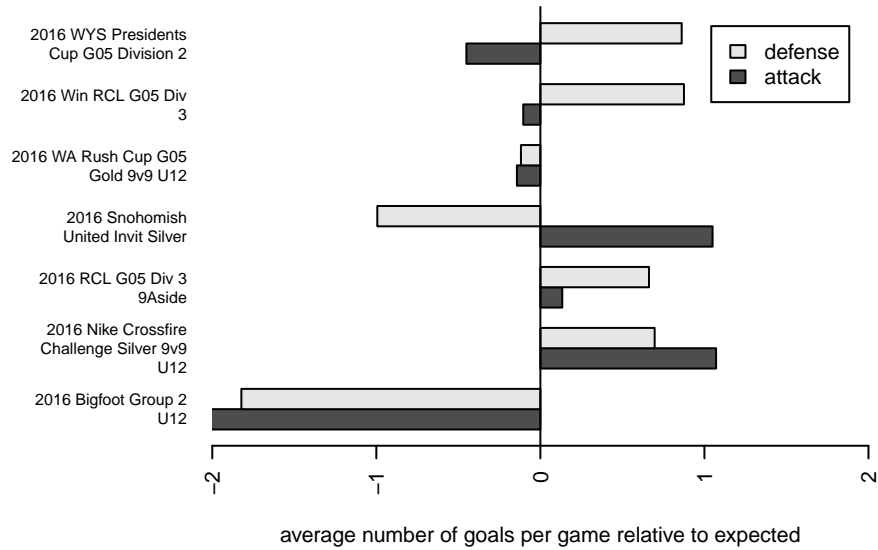

GS Surf B G05

Greater Seattle Surf
 Bothel, WA
 G05 total strength=833
 attack=1.34 defense=0.94
 fall league = RCL G05 Div 3 9Aside
 spr league = Win RCL G05 Div 3

alt names used:
 GREATER SEATTLE SURF G05 (WA)
 GREATER SEATTLE SURF G05B
 GREATER SEATTLE SURF G05B (WA)
 GREATER SEATTLE SURF GS SURF 05B (W,
 GREATER SEATTLE SURFGREATER SEATTL
 GS Surf G05 B
 GS Surf G05 B
 GS Surf G05 B

Venues played:
 2016 Snohomish United Invt Silver
 2016 Nike Crossfire Challenge Silver 9v9 U12
 2016 WA Rush Cup G05 Gold 9v9 U12
 2016 Bigfoot Group 2 U12
 2016 RCL G05 Div 3 9Aside
 2016 Win RCL G05 Div 3
 2016 WYS Presidents Cup G05 Division 2

**attack and defense variance (black dot)
relative to other teams
and top 10 in region**

**attack and defense rating
relative to others at age
and all opponents in last 13 months**

Performance relative to 13 month average