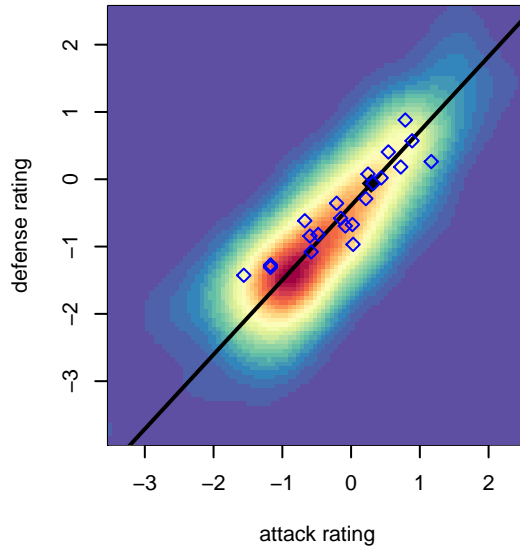

GS Surf B G05

Greater Seattle Surf
 Bothel, WA
 G05 total strength=833
 attack=1.34 defense=0.94
 fall league = RCL G05 Div 3 9Aside
 spr league = Win RCL G05 Div 3

alt names used:
 GREATER SEATTLE SURF G05 (WA)
 GREATER SEATTLE SURF G05B
 GREATER SEATTLE SURF G05B (WA)
 GREATER SEATTLE SURF GS SURF 05B (W,
 GREATER SEATTLE SURFGREATER SEATTL
 GS Surf G05 B
 GS Surf G05 B
 GS Surf G05 B

**attack and defense variance (black dot)
relative to other teams
and top 10 in region**

**attack and defense rating
relative to others at age
and all opponents in last 13 months**

Performance relative to 13 month average