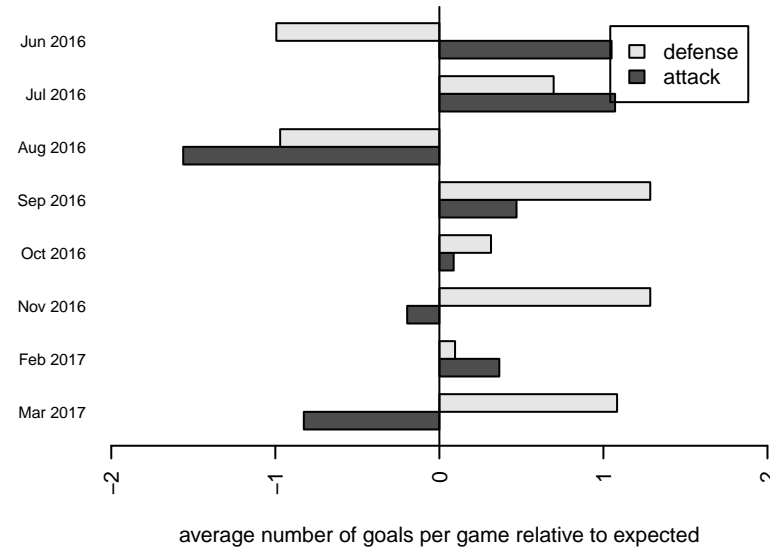

Performance relative to 13 month average