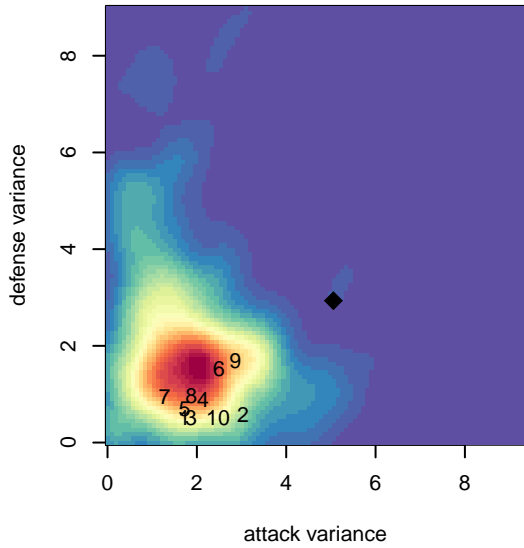

GS Surf B G05

Greater Seattle Surf
 Bothel, WA
 G05 total strength=833
 attack=1.34 defense=0.94
 fall league = RCL G05 Div 3 9Aside
 spr league = Win RCL G05 Div 3

alt names used:
 GREATER SEATTLE SURF G05 (WA)
 GREATER SEATTLE SURF G05B
 GREATER SEATTLE SURF G05B (WA)
 GREATER SEATTLE SURF GS SURF 05B (W,
 GREATER SEATTLE SURFGREATER SEATTL
 GS Surf G05 B
 GS Surf G05 B
 GS Surf G05 B

**attack and defense variance (black dot)
relative to other teams
and top 10 in region**

**attack and defense rating
relative to others at age
and all opponents in last 13 months**

Performance relative to 13 month average