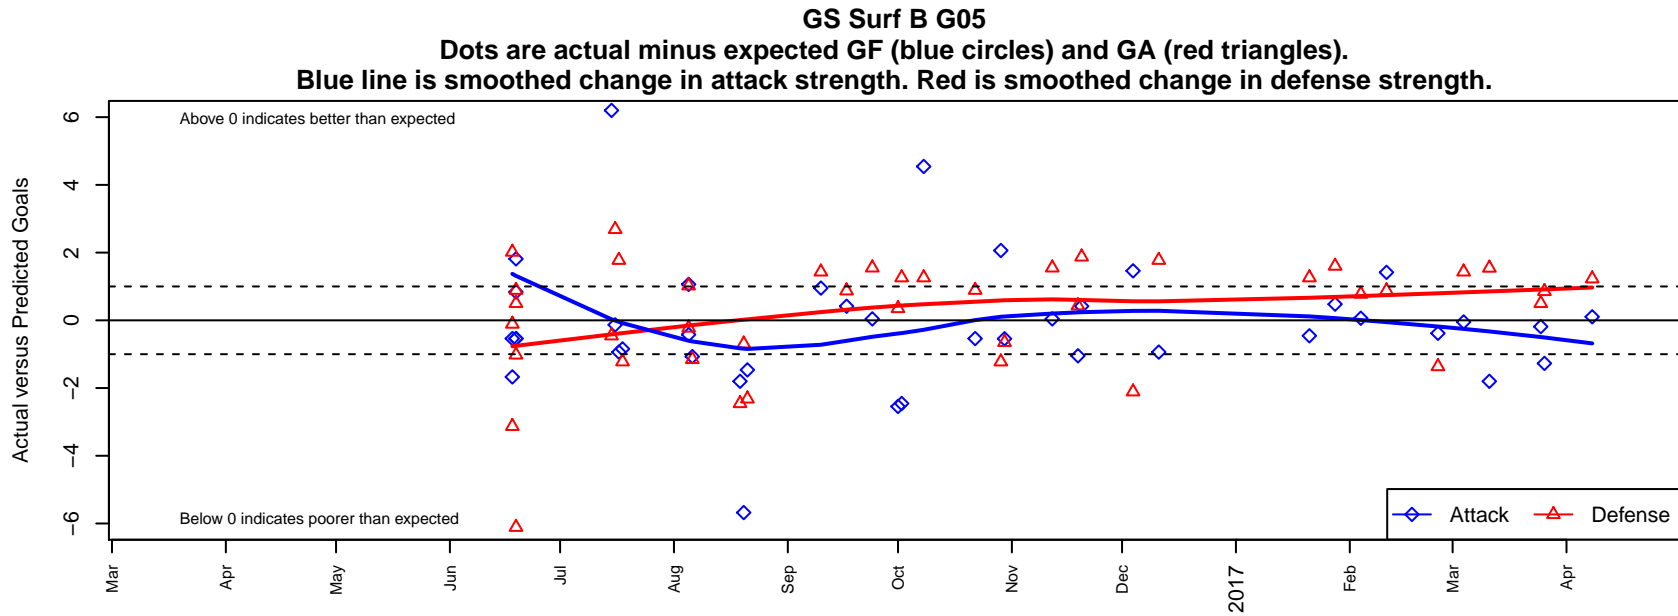

GS Surf B G05

Greater Seattle Surf
 Bothel, WA
 G05 total strength=833
 attack=1.34 defense=0.94
 fall league = RCL G05 Div 3 9Aside
 spr league = Win RCL G05 Div 3

alt names used:
 GREATER SEATTLE SURF G05 (WA)
 GREATER SEATTLE SURF G05B
 GREATER SEATTLE SURF G05B (WA)
 GREATER SEATTLE SURF GS SURF 05B (W,
 GREATER SEATTLE SURFGREATER SEATTL
 GS Surf G05 B
 GS Surf G05 B
 GS Surf G05 B

**attack and defense variance (black dot)
relative to other teams
and top 10 in region**

**attack and defense rating
relative to others at age
and all opponents in last 13 months**

Performance relative to 13 month average